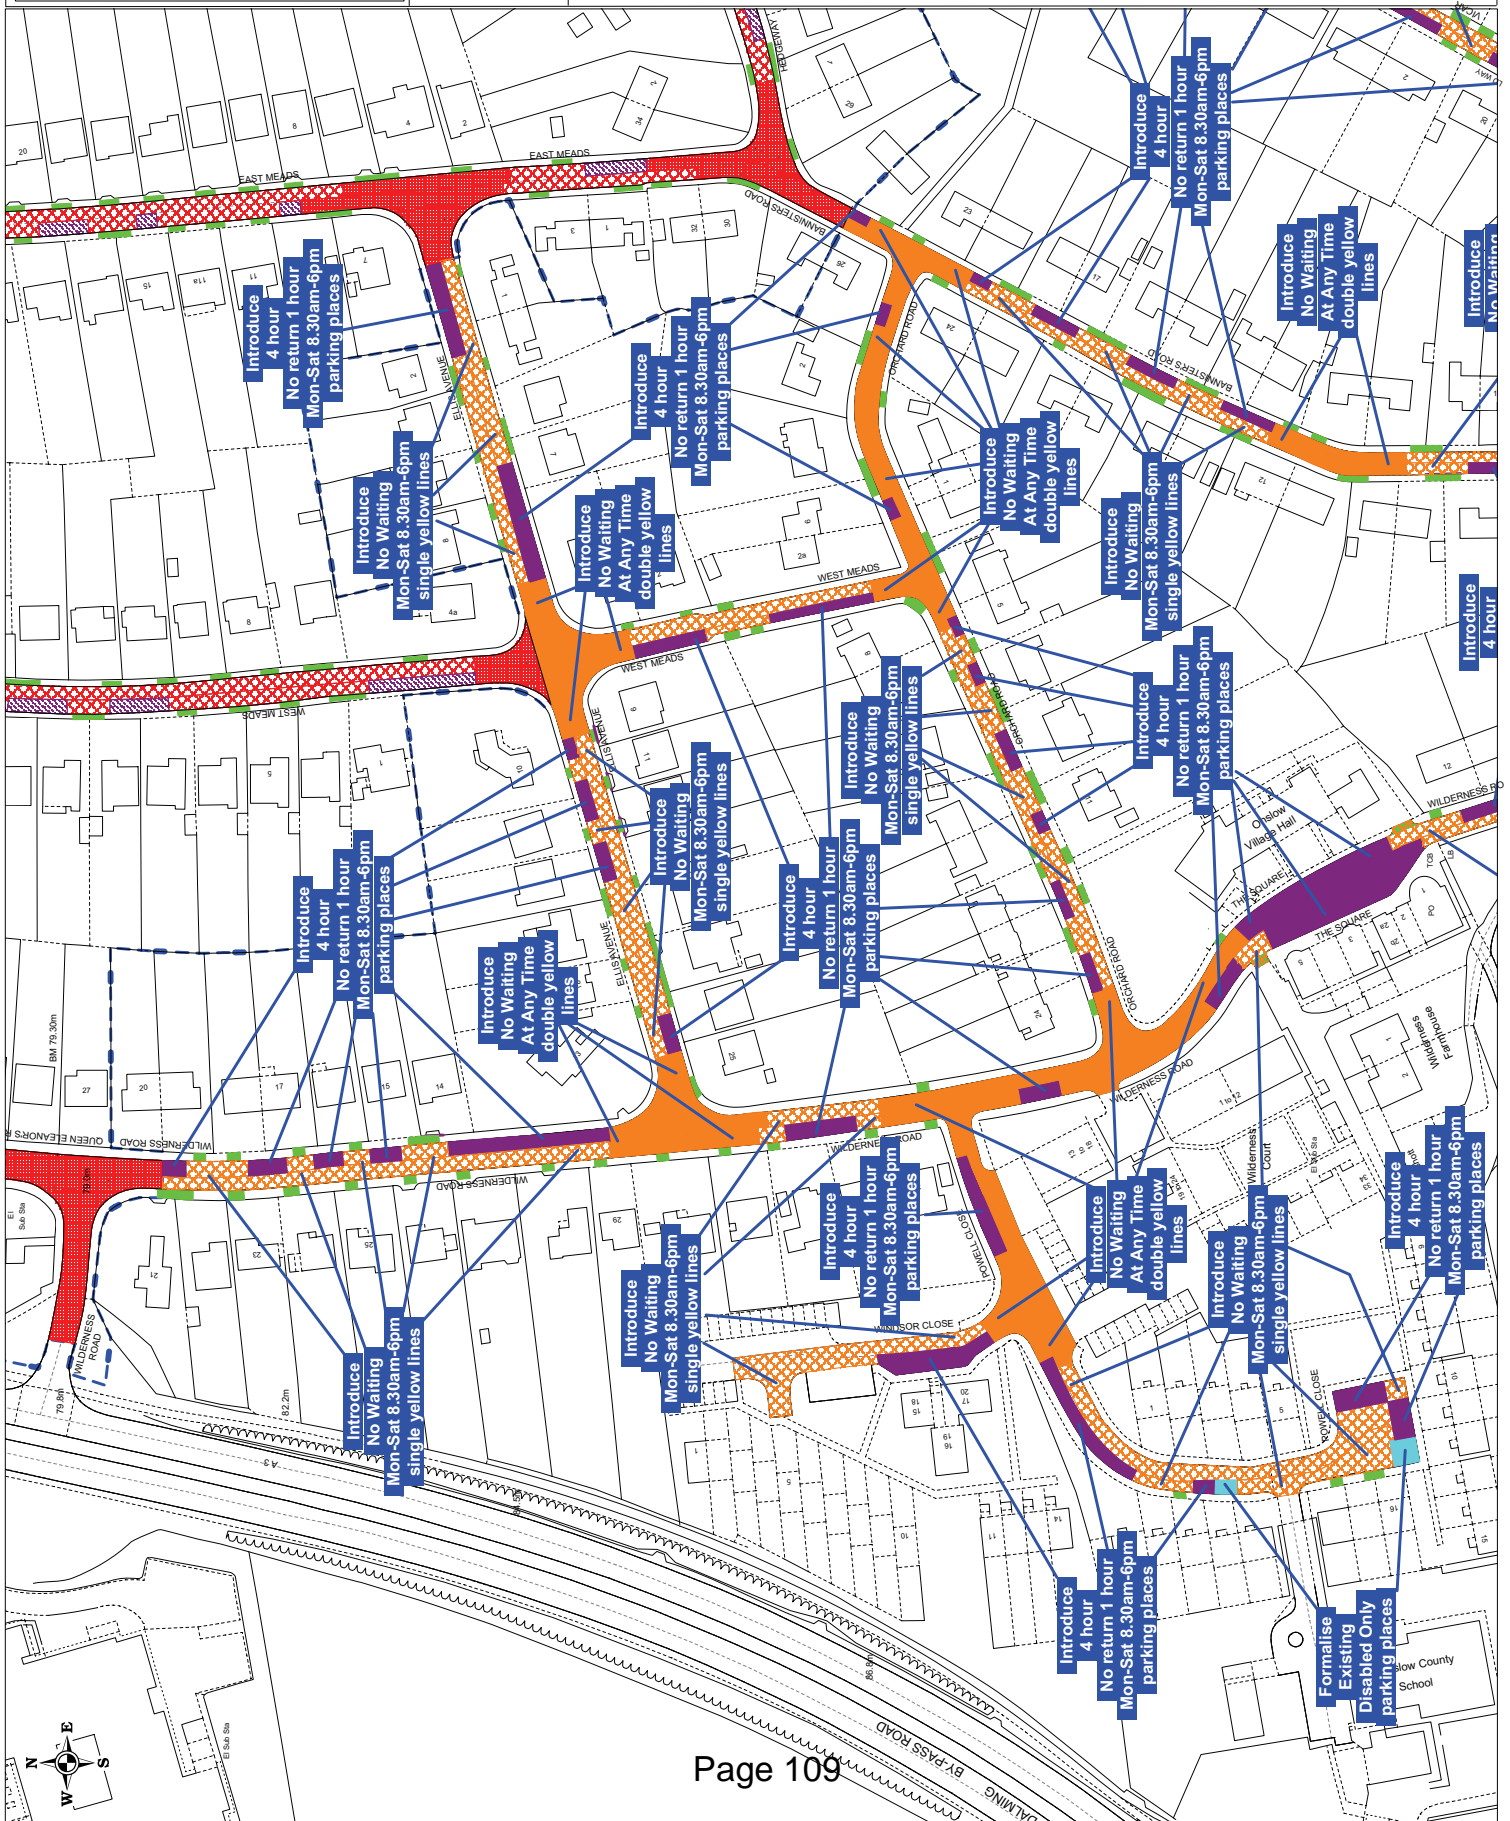

Key to Existing Restriction Types Displayed

- No Waiting At Any Time
- No Waiting Mon-Sat 8.30am-6pm
- 1 Hour Mon-Sat 8.30am-6pm (No return of Permit)
- 1 Hour Mon-Sat 8.30am-6pm (Permit)

Reproduced from Ordnance Survey Material.
 © Crown Copyright. All rights reserved.
 Licence No. 100019625, 2013

SURREY
 COUNTY COUNCIL

GUILDFORD
 B O R O U G H

DRAWING TITLE
**Onslow Village -
 Possible CPZ Extension Proposals
 (Plan 1 of 4)**

SCALE
1 : 1250 at A3

DATE
19/02/2013

DRAWING No.
GBC/A/PH/Onslow/CPZ1

DRAWN BY
ANDREW HARRON